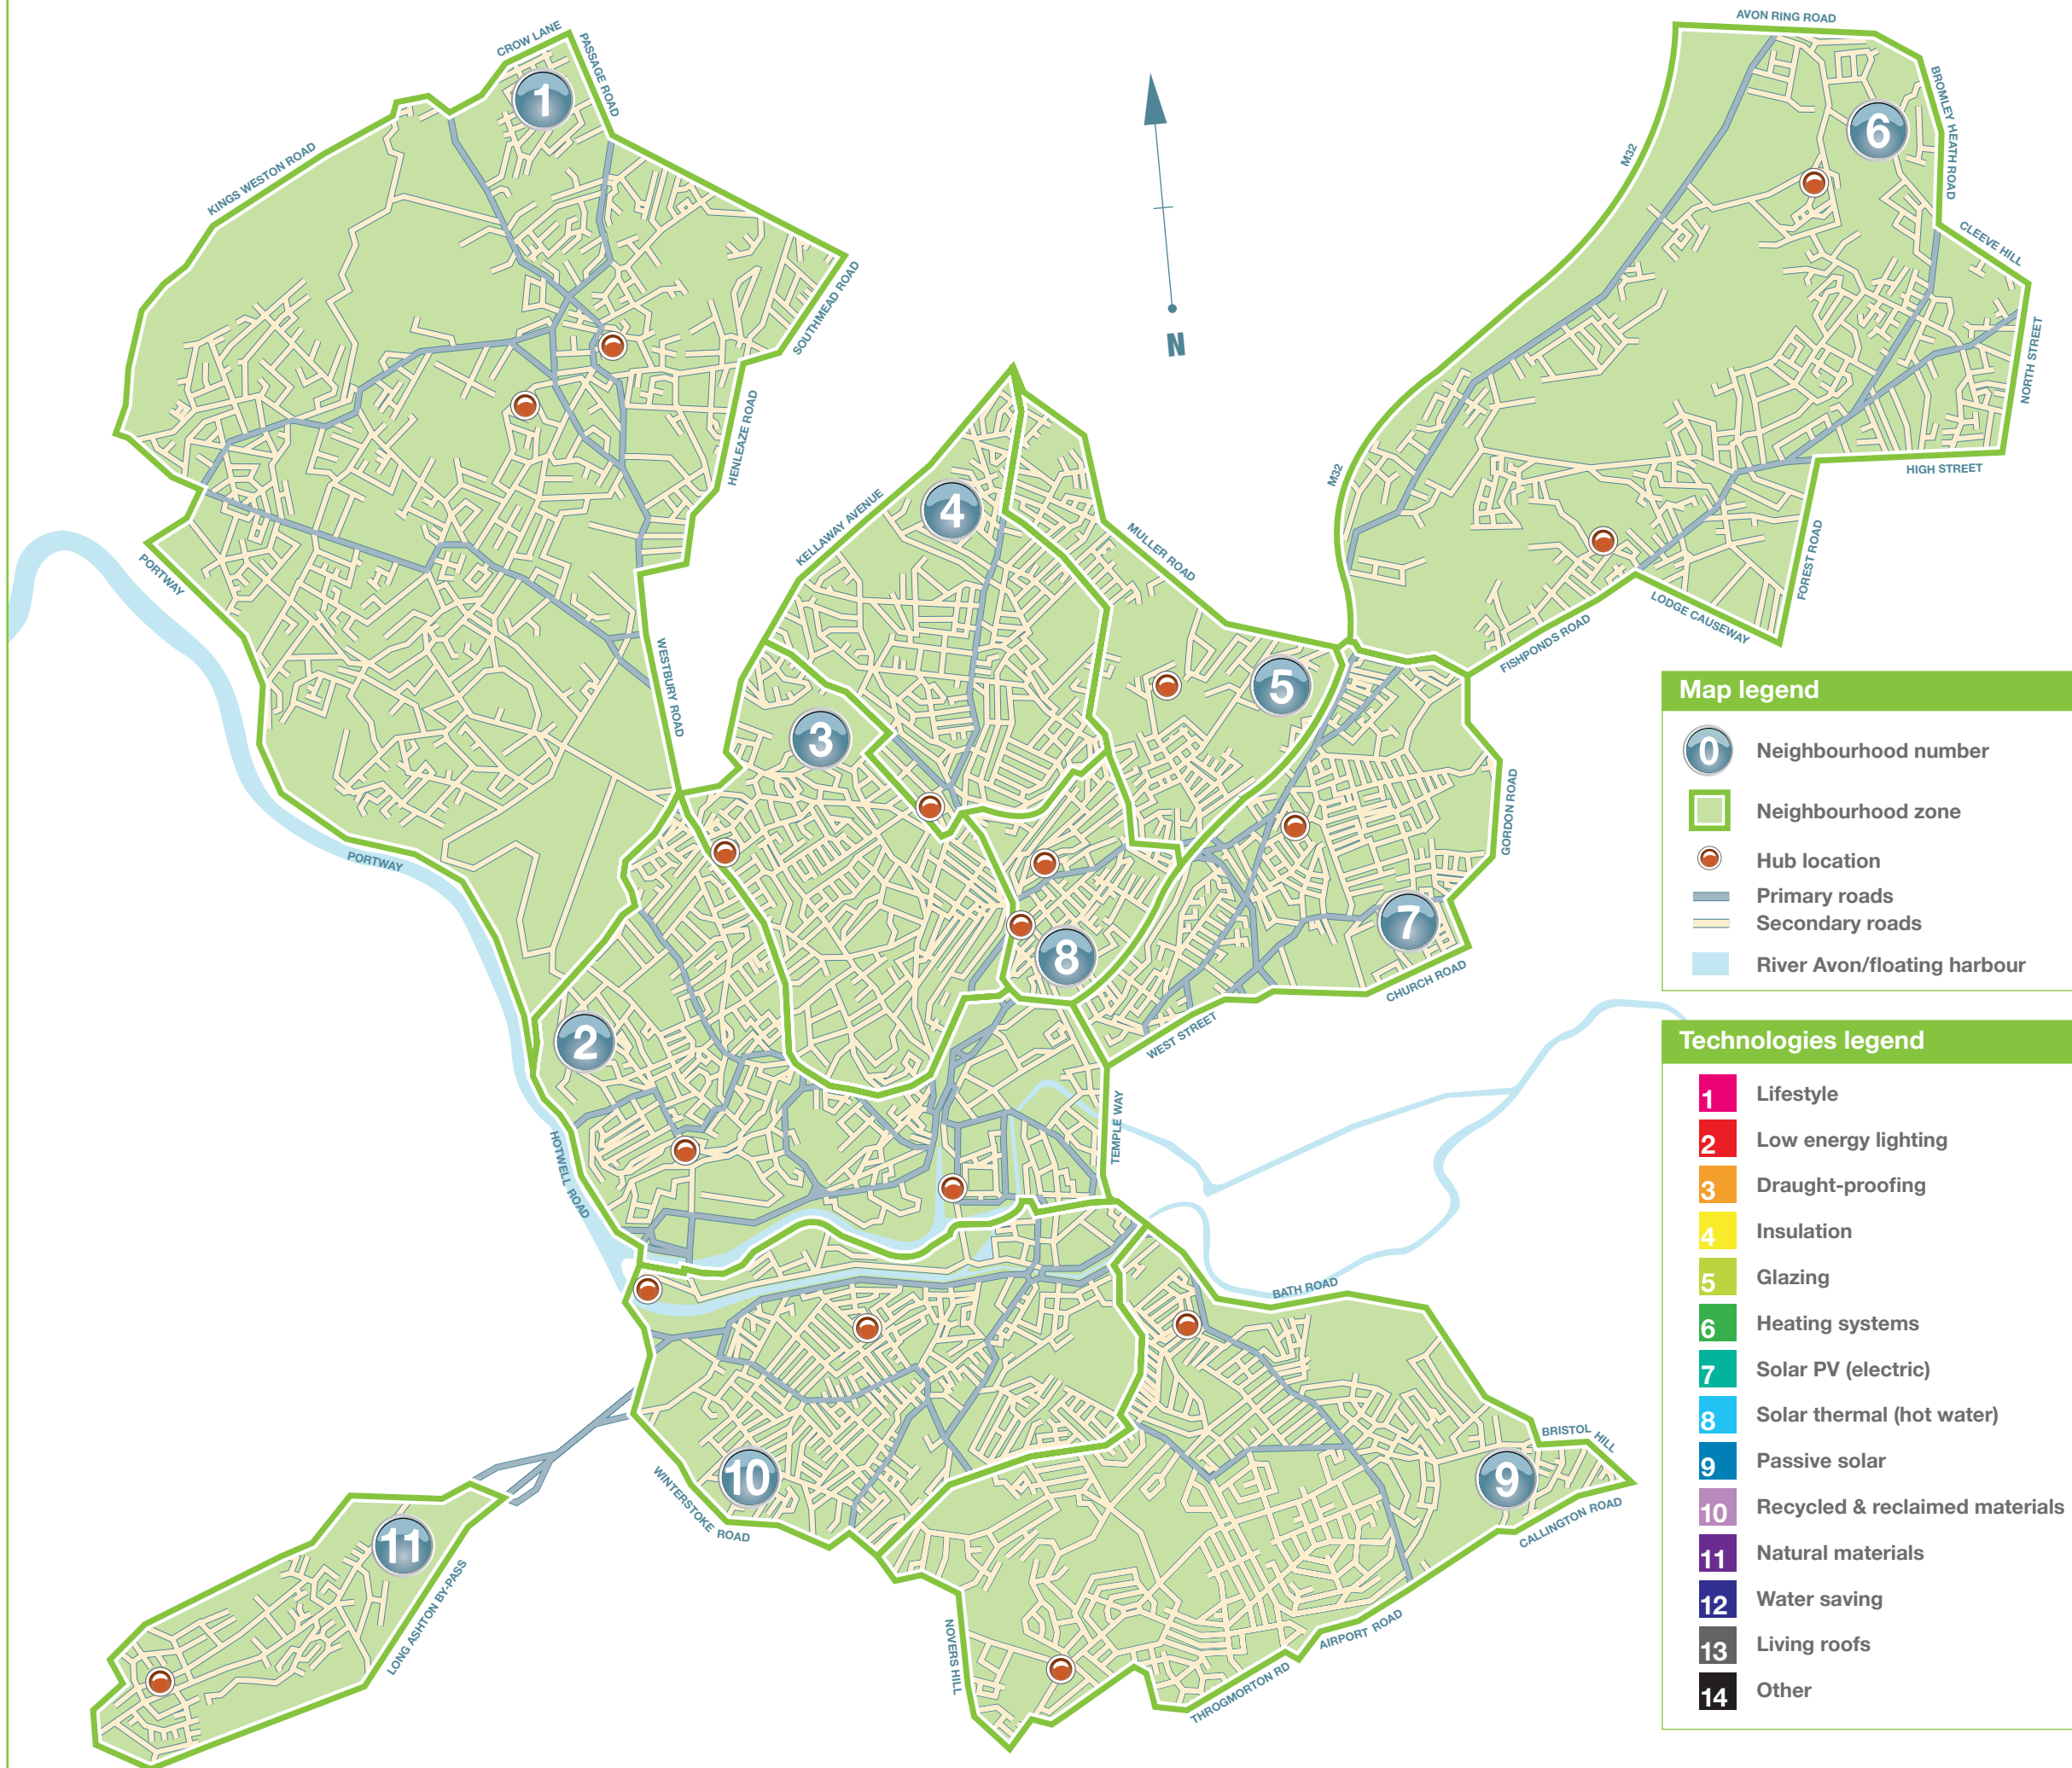

- 1 Westbury-on-Trym**
(Sat) Westbury-on-Trym Library
 Falcondale Road, Westbury-on-Trym BS9 3JZ ♿
(Sun) Holy Trinity Parish Church
 Church Road, Westbury-on-Trym BS9 3EQ ♿
 4 5 6 7 8 9 14
- 2 Clifton and Clifton Wood**
Architecture Centre
 16 Narrow Quay BS1 4QA ♿
Thali Café
 1 Regent Street, Clifton BS8 4HW
 1 2 3 4 5 6 7 8 9 12 14
- 3 Redland and Cotham**
Redland Park United Reformed Church
 Whiteladies Road BS6 6SA ♿
 1 2 3 4 5 6 7 8 9 11 12 14
- 4 Bishopston and St Andrews**
Urbane
 19 Zetland Road, Redland BS6 7AH ♿
 1 2 4 5 6 7 8 9 10 11 12 13 14
- 5 St. Werburghs**
Wild Goose Space
 The Yard, Mina Road, St Werburghs BS2 9YP ♿
 1 2 4 5 6 7 8 9 10 11 12 13 14
- 6 Fishponds and Fenchay**
(Sat) All Saints Church
 Grove Road, Fishponds BS16 2BW ♿
(Sun) St John the Baptist Church
 Frenchay Common, Frenchay BS16 1LJ ♿
 2 3 4 5 6 7 9 14
- 7 Easton**
Thali Café
 64-66 St Marks Road, Easton BS5 6JH ♿
 1 2 4 5 6 8 9 11 12 13 14
- 8 Montpelier**
Coexist shop
 Hamilton House, 80 Stokes Croft BS1 3QY ♿
Thali Café
 12 York Road, Montpelier BS6 5QE ♿
 1 2 3 4 5 6 7 8 9 11 12 13 14
- 9 Totterdown and Knowle**
Knowle West Media Centre
 Leinster Avenue, Knowle West BS4 1NL ♿
Thali Café
 1 William Street, Totterdown BS3 4TU
 1 4 5 6 7 8 9 11 12
- 10 BS3**
Create - Ecohome
 B Bond Warehouse, Smeaton Road BS1 6XN ♿
Faithspace
 Stackpool Road, Southville BS3 ♿
 1 2 4 5 6 7 8 9 10 12
- 11 Long Ashton**
15 Rayens Cross Road,
 Long Ashton BS41 9EA
 2 4 5 6 7 8 9 10 11 12 13 14

Map legend

- 0 Neighbourhood number
- Neighbourhood zone
- Hub location
- Primary roads
- Secondary roads
- River Avon/floating harbour

Technologies legend

- 1 Lifestyle
- 2 Low energy lighting
- 3 Draught-proofing
- 4 Insulation
- 5 Glazing
- 6 Heating systems
- 7 Solar PV (electric)
- 8 Solar thermal (hot water)
- 9 Passive solar
- 10 Recycled & reclaimed materials
- 11 Natural materials
- 12 Water saving
- 13 Living roofs
- 14 Other